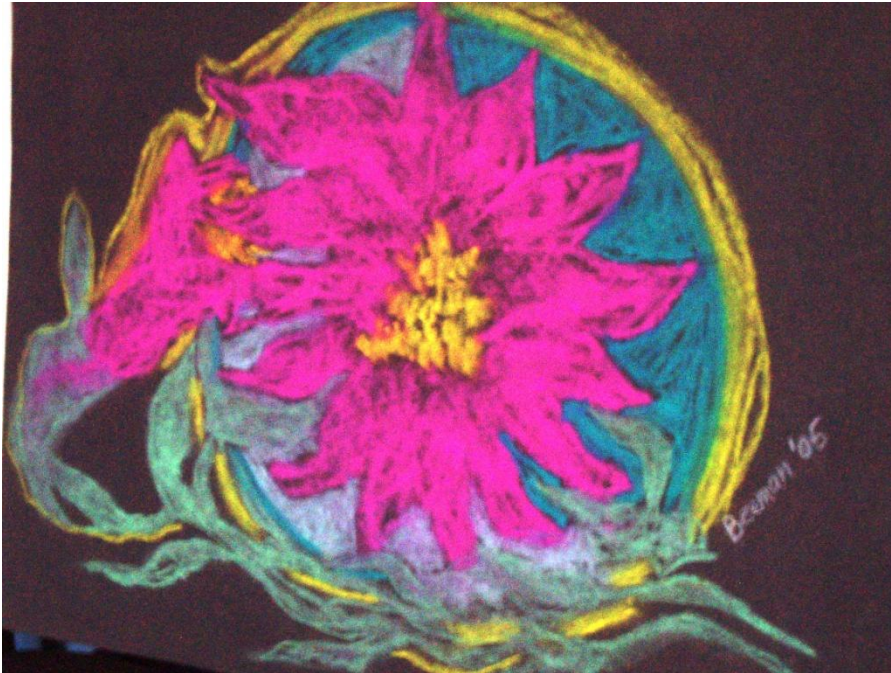

12.00

47. THE WOUNDED HEALER PASTEL

12X18

14.00

48. HOPE

PASTEL

12X18

14.00