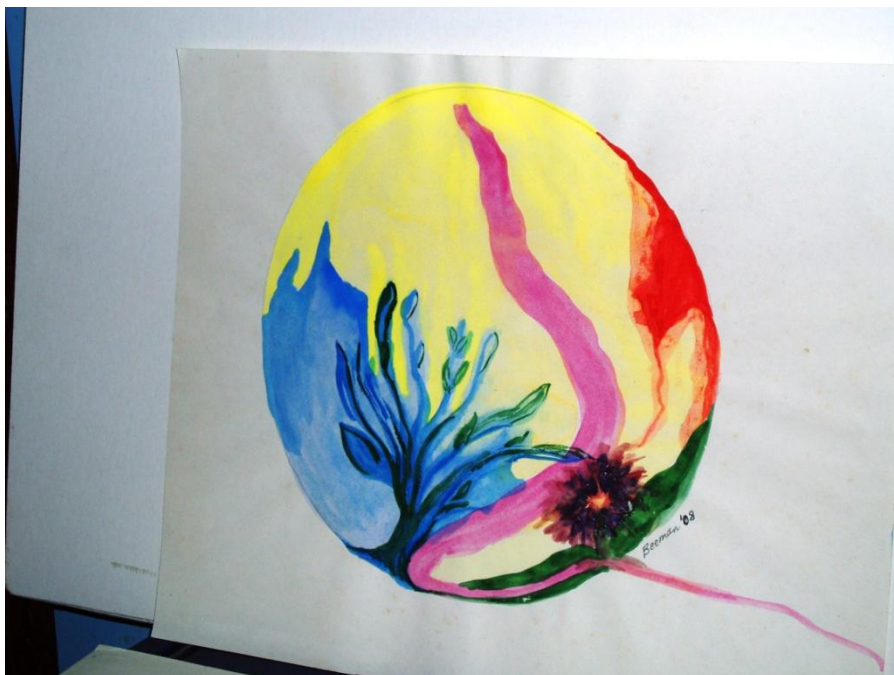

PASTEL

11X13

10.00

58. MEDITATION SPACE

PASTEL

11X13

10.00

59. LIFESTREAM WATERCOLOR 11X13 10.00