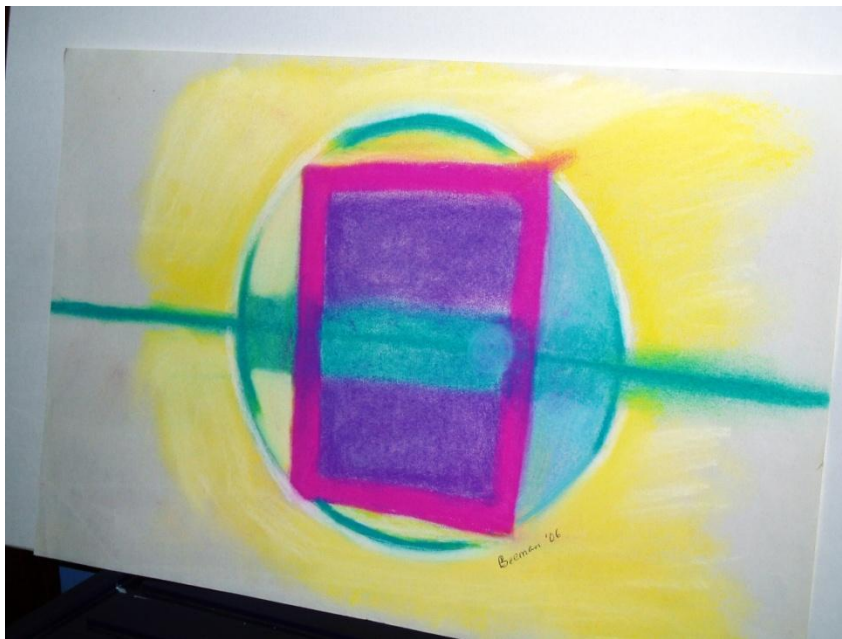

15. "TIME MACHINE" PASTEL 12X18 15.00

16. "EXPECTATIONS" PASTEL